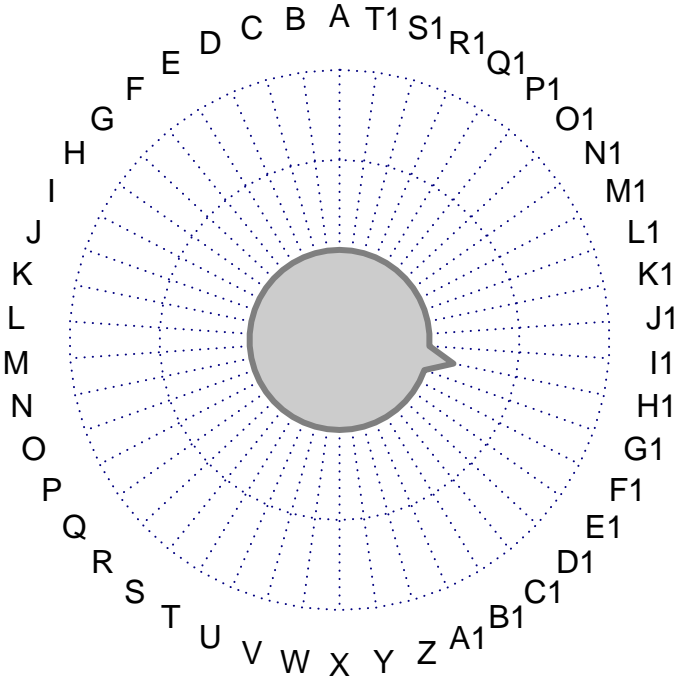

# Budinska\_A\_Surface crypt-like\_DOWN

- on
- -
- off

# Budinska\_A\_Surface crypt-like\_DOWN

Enrichment in overexpression spots

Enrichment in kMeans clusters